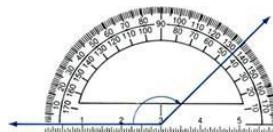

HVAC Insulated-Flex

Specifications
August 2021

Size Inside Diameter (Inches)	Approximate Weight Lbs./ft.	Min Centerline Bend Radius (Inches)	Compression Ratio	Max Recommended Negative Pressure (IN./HG)	Max Recommended Positive Pressure (PSI)
4	0.32	N/A	5 to 1	N/A	N/A
6	0.40	N/A	5 to 1	N/A	N/A
8	0.46	N/A	5 to 1	N/A	N/A
10	0.57	N/A	5 to 1	N/A	N/A
12	0.71	N/A	5 to 1	N/A	N/A

Note: Technical data based on 2 ft. straight lengths of hose 72 F.

Disclaimer: The proper use and maintenance of the hose and/or duct is the sole responsibility of the purchaser and ultimate user of the product. This information is presented as a general guide only. The number of variables which can be present in any application make firm recommendations impossible. Adequate testing under actual service conditions is necessary to properly establish suitability. We take pride in the quality of all of our products and we welcome comments and suggestions from our customers.

California Prop 65: ⚠ **WARNING:** Cancer and Reproductive Harm - www.P65Warnings.ca.gov.

Rubber-Cal, Inc.
18424 Mt Langley St,
Fountain Valley, CA 92708
800-370-9152
www.ducting.com

Ducting
.com